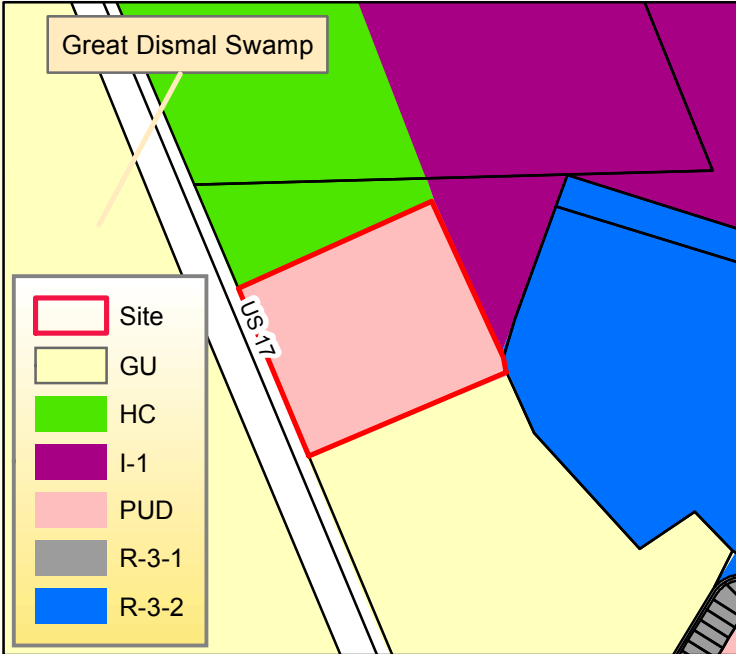

Camden Eco-Park - Camden County, North Carolina

Aerial Photography

Aerial Photography and Infrastructure

Zoning

Produced by the
Camden County
Planning Department
(Laura Konwinski)
December 14, 2011

Source - Camden County
Planning Department
Projection - Lambert
Conformal Conic

Flood Zones