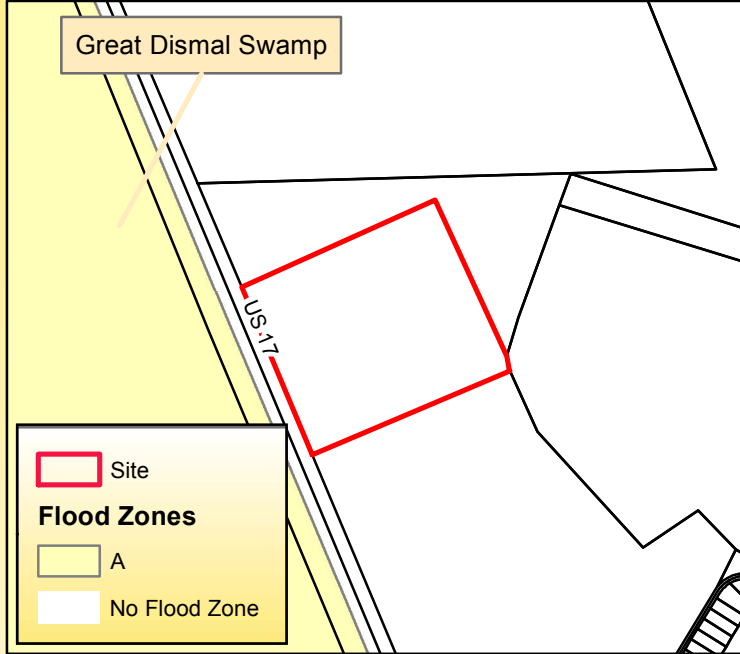

Camden Eco-Park - Camden County, North Carolina

Aerial Photography

Aerial Photography and Infrastructure

Zoning

Produced by the
Camden County
Planning Department
(Laura Konwinski)
December 14, 2011

Source - Camden County
Planning Department
Projection - Lambert
Conformal Conic

Flood Zones