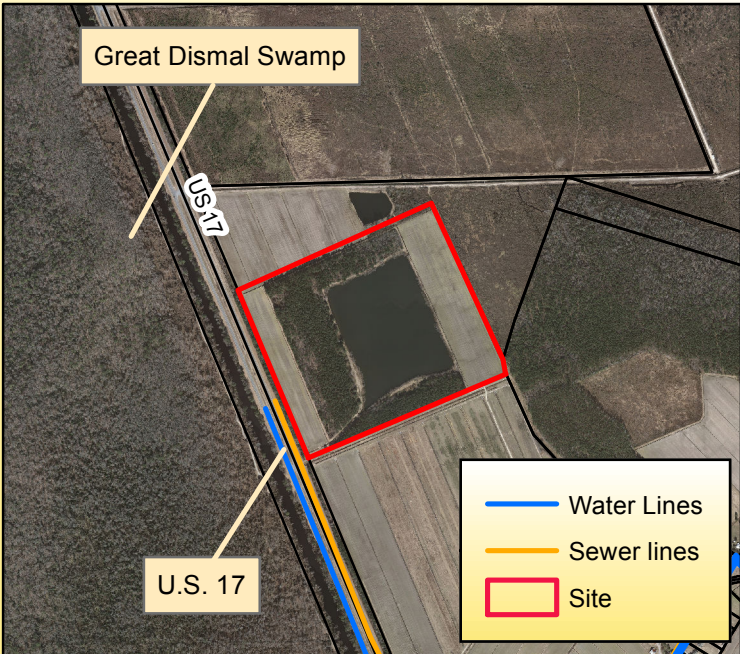

Camden Eco-Park - Camden County, North Carolina

Aerial Photography

Aerial Photography and Infrastructure

Zoning

Produced by the
Camden County
Planning Department
(Laura Konwinski)
December 14, 2011

Source - Camden County
Planning Department
Projection - Lambert
Conformal Conic

Flood Zones