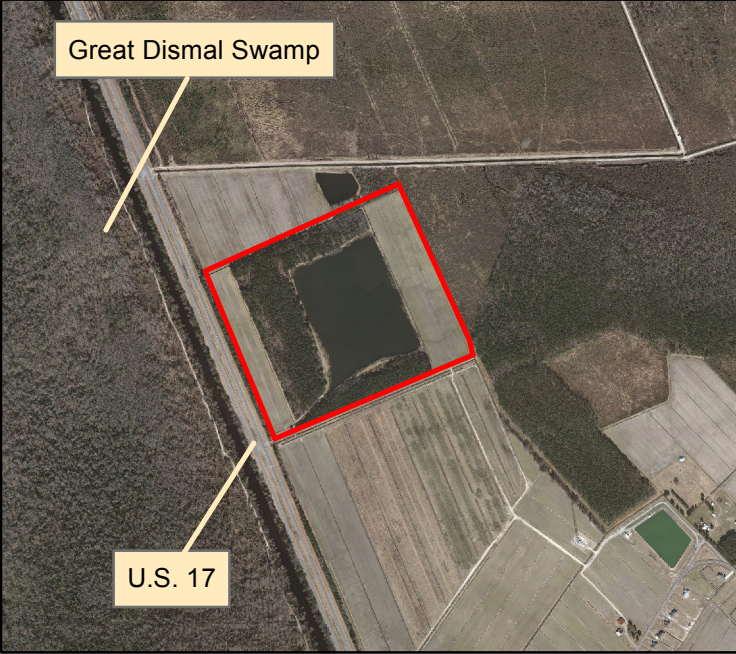

Camden Eco-Park - Camden County, North Carolina

Aerial Photography

Aerial Photography and Infrastructure

Zoning

Produced by the
Camden County
Planning Department
(Laura Konwinski)
December 14, 2011

Source - Camden County
Planning Department
Projection - Lambert
Conformal Conic

Flood Zones