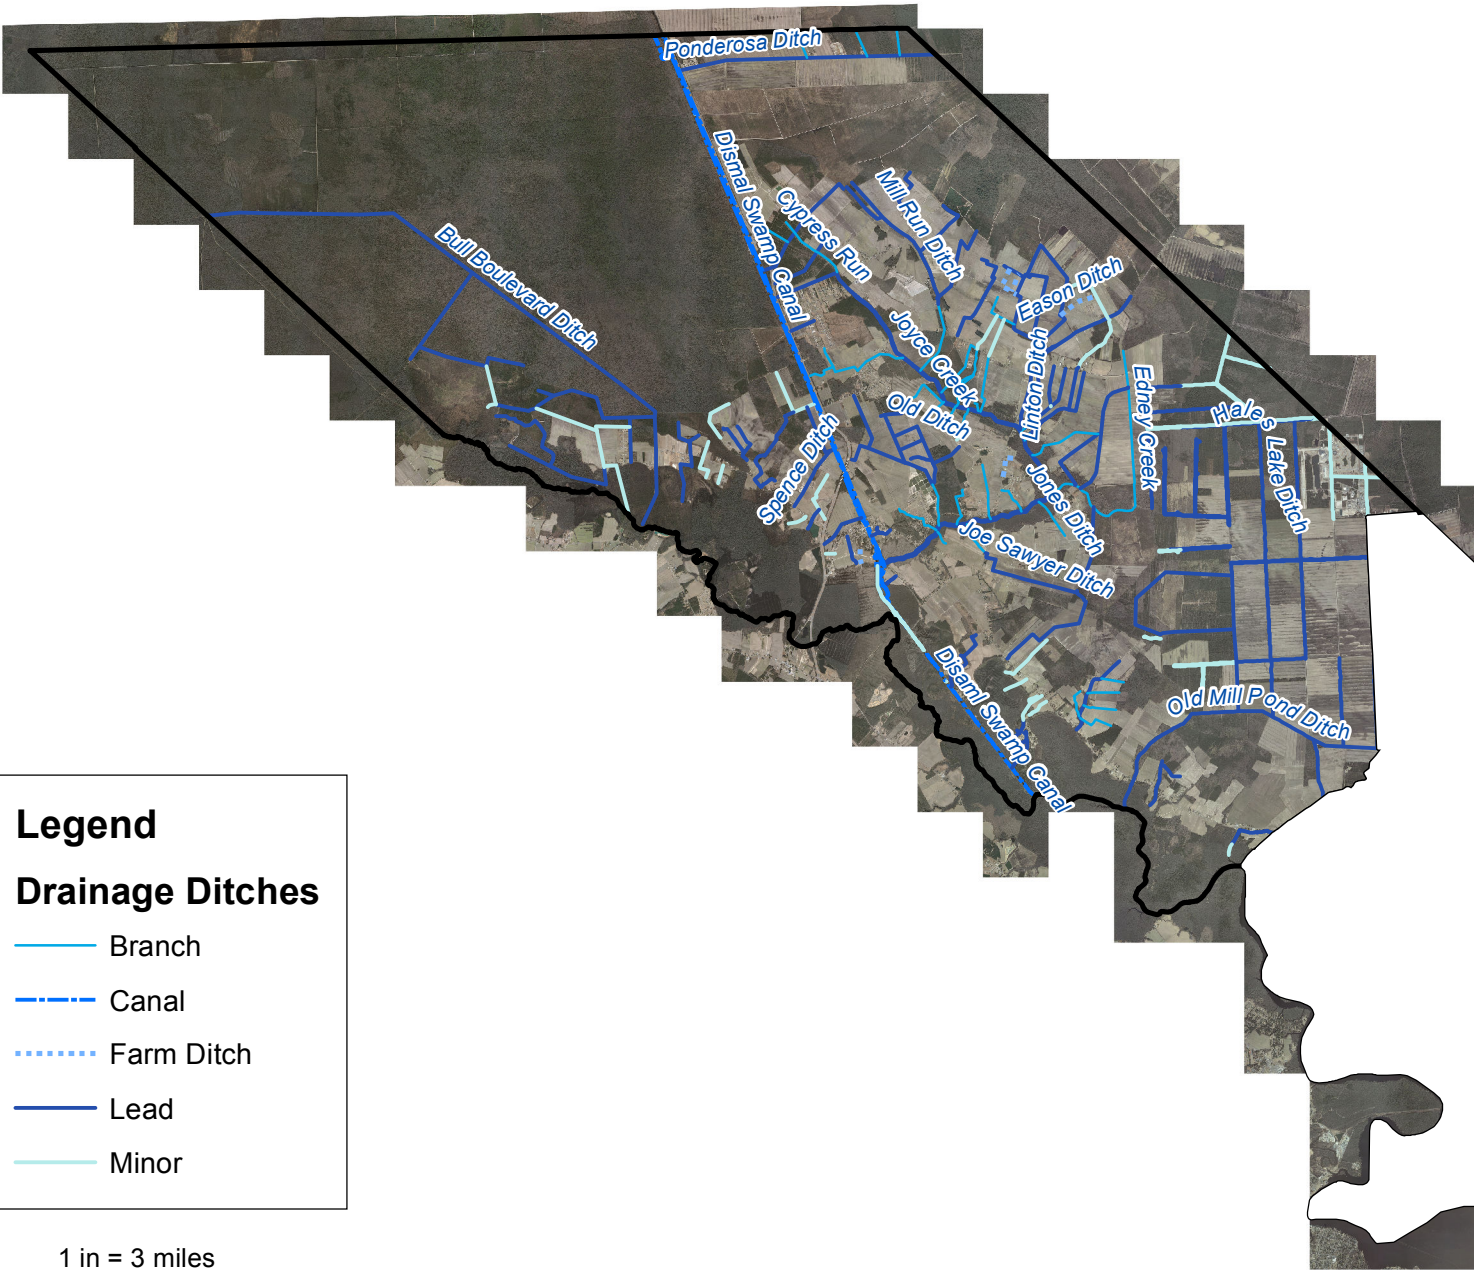

South Mills Drainage District

Legend

Drainage Ditches

-  Branch
-  Canal
-  Farm Ditch
-  Lead
-  Minor

1 in = 3 miles