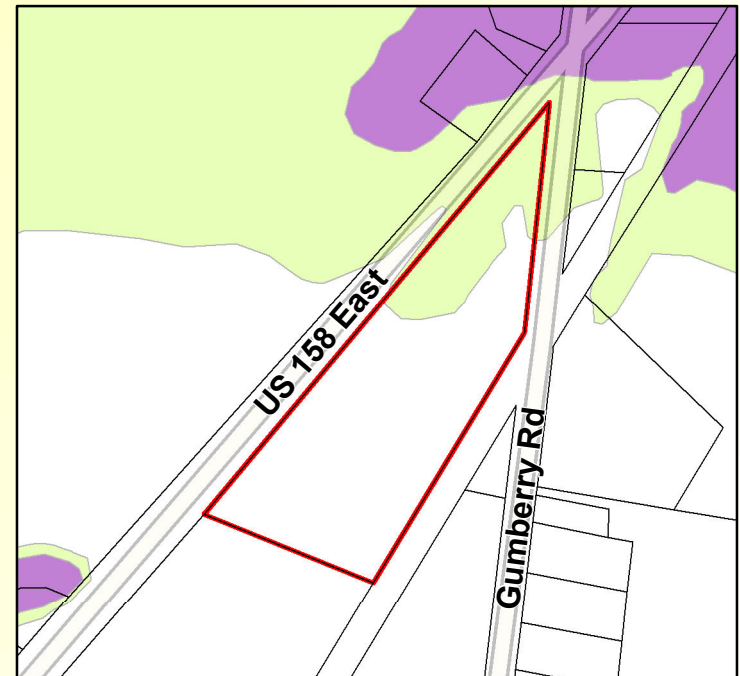

Gordon Property 2 - Camden County, North Carolina

Aerial Photography

1 inch = 400 feet

Camden County

NEW ENERGY. NEW VISION.

- Water Lines
- Sewer Lines

Aerial Photography and Infrastructure

Zoning

Zoning

- █ Community Core
- █ General Use
- █ Highway Commercial

Flood

- █ A
- █ AE
- █ AEFW
- █ SHADED X

Flood Zones