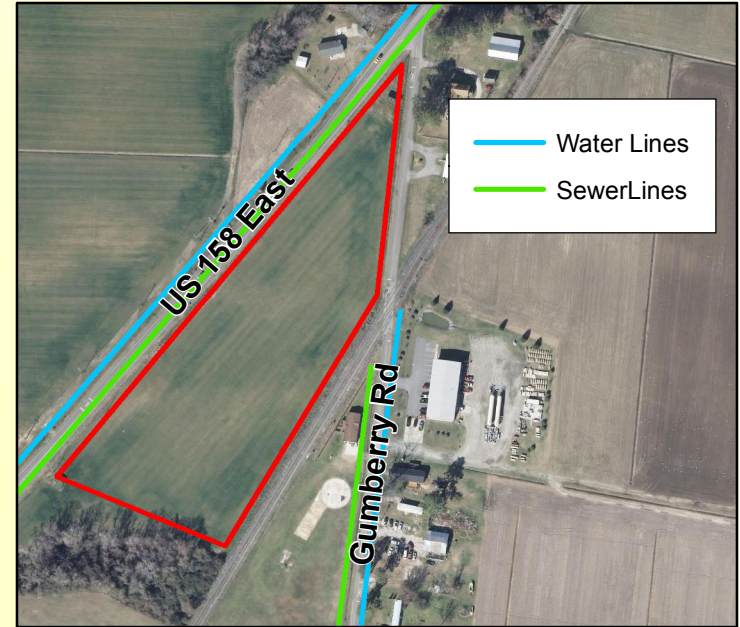

Gordon Property 2 - Camden County, North Carolina

Aerial Photography

1 inch = 400 feet

Camden County

NEW ENERGY. NEW VISION.

- Water Lines
- Sewer Lines

Aerial Photography and Infrastructure

Zoning

Zoning

- █ Community Core
- █ General Use
- █ Highway Commercial

Flood

- █ A
- █ AE
- █ AEFW
- █ SHADED X

Flood Zones