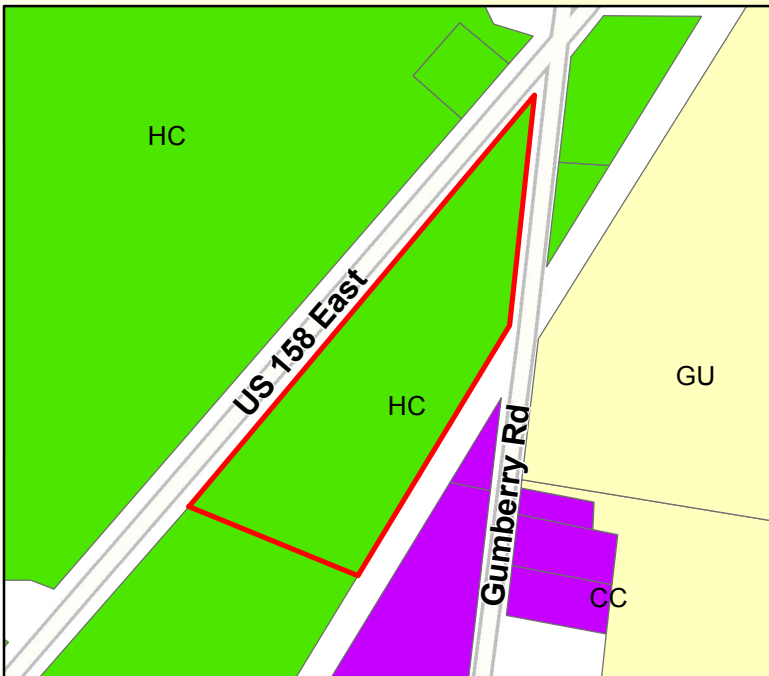

Gordon Property 2 - Camden County, North Carolina

Aerial Photography

1 inch = 400 feet

Camden County

NEW ENERGY. NEW VISION.

- Water Lines
- Sewer Lines

Aerial Photography and Infrastructure

Zoning

Zoning

- █ Community Core
- █ General Use
- █ Highway Commercial

Flood

- █ A
- █ AE
- █ AEFW
- █ SHADED X

Flood Zones