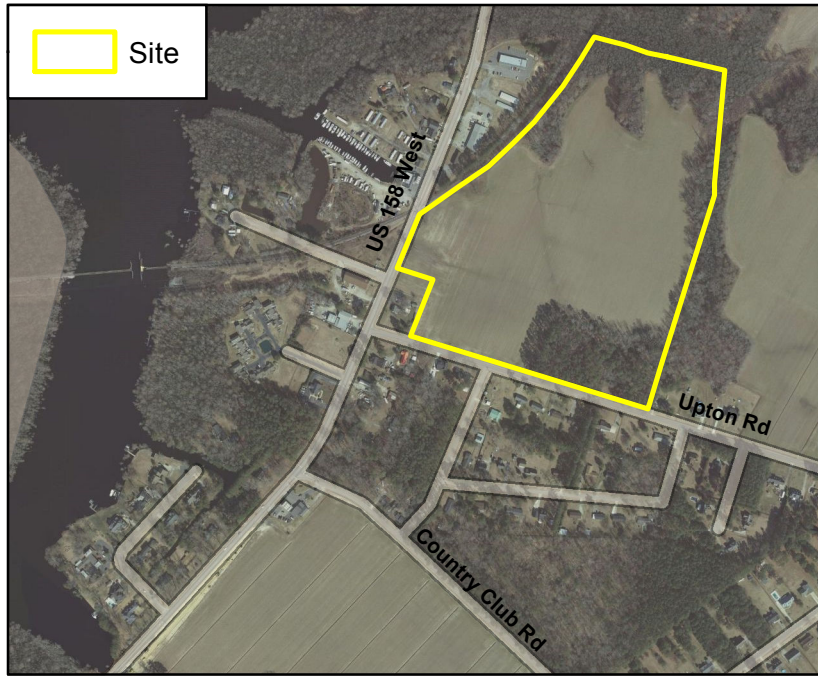

Upton Commercial Property - Camden County, North Carolina

Aerial Photography

Zoning

Infrastructure

Flood Zones

1:12,500

Produced by the
Camden County
Planning Department
May 22, 2012