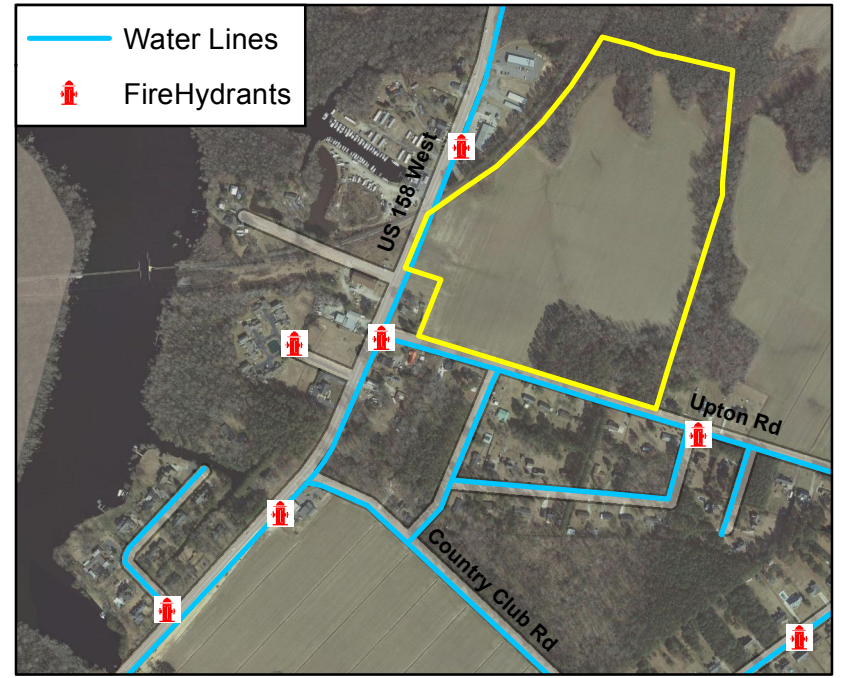

Upton Commercial Property - Camden County, North Carolina

Aerial Photography

Zoning

Infrastructure

Flood Zones

1:12,500

Produced by the
Camden County
Planning Department
May 22, 2012