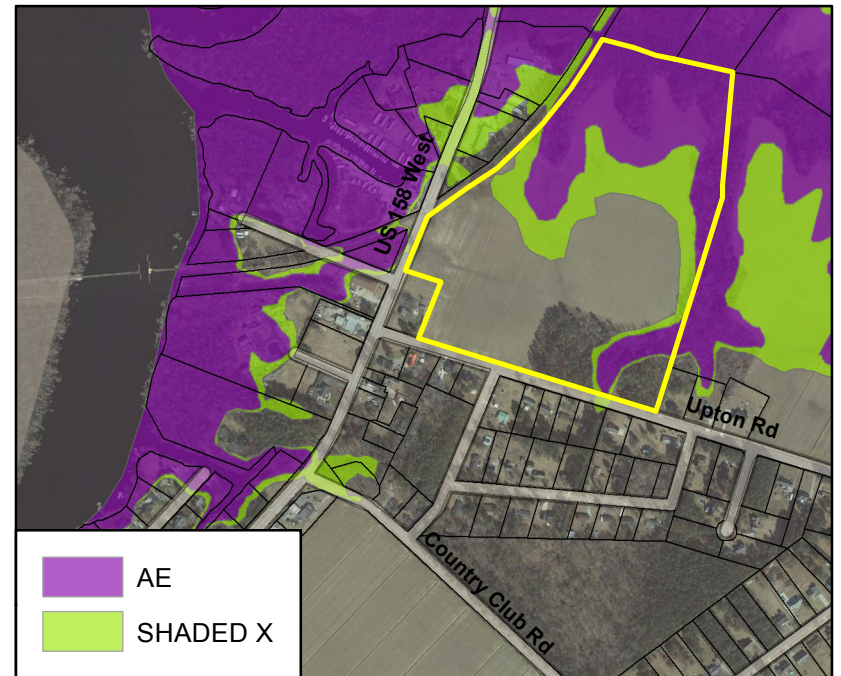

Upton Commercial Property - Camden County, North Carolina

Aerial Photography

Zoning

Infrastructure

Flood Zones

1:12,500

Produced by the
Camden County
Planning Department
May 22, 2012