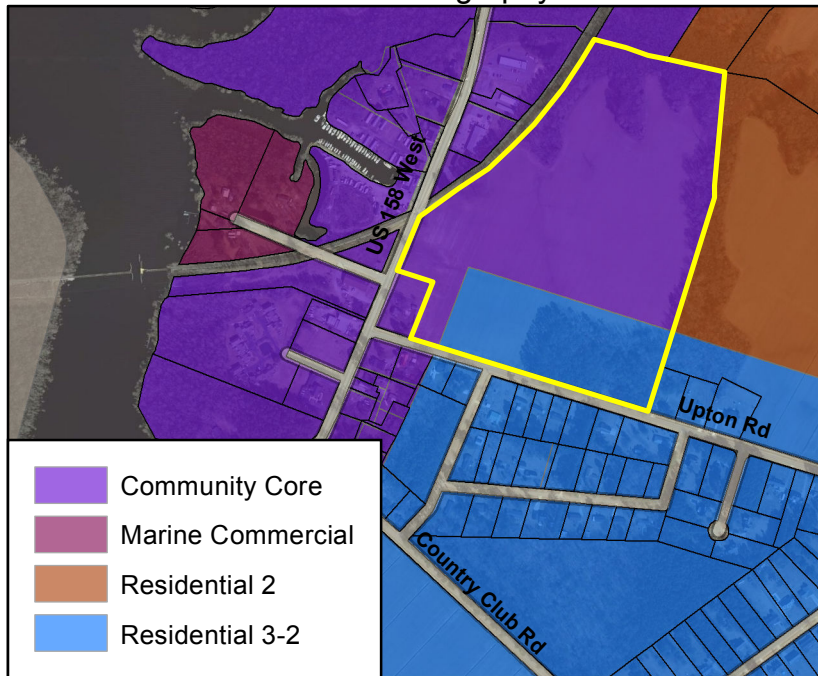

Upton Commercial Property - Camden County, North Carolina

Aerial Photography

Zoning

Infrastructure

Flood Zones

1:12,500

Produced by the
Camden County
Planning Department
May 22, 2012