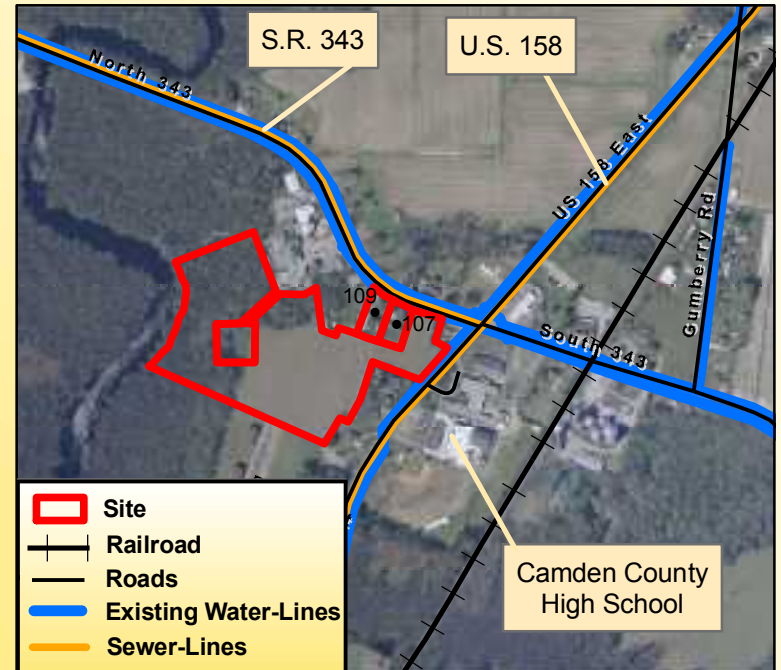

# Camden Realty Group Property- Camden County, North Carolina

Aerial Photography

Zoning

1:12,000

Produced by the  
Camden County  
Planning Department  
(Tommy Burk)  
August 19, 2008

Source - Camden County  
Planning Department  
Projection - Lambert  
Conformal Conic

Aerial Photography and Infrastructure

Flood Zones