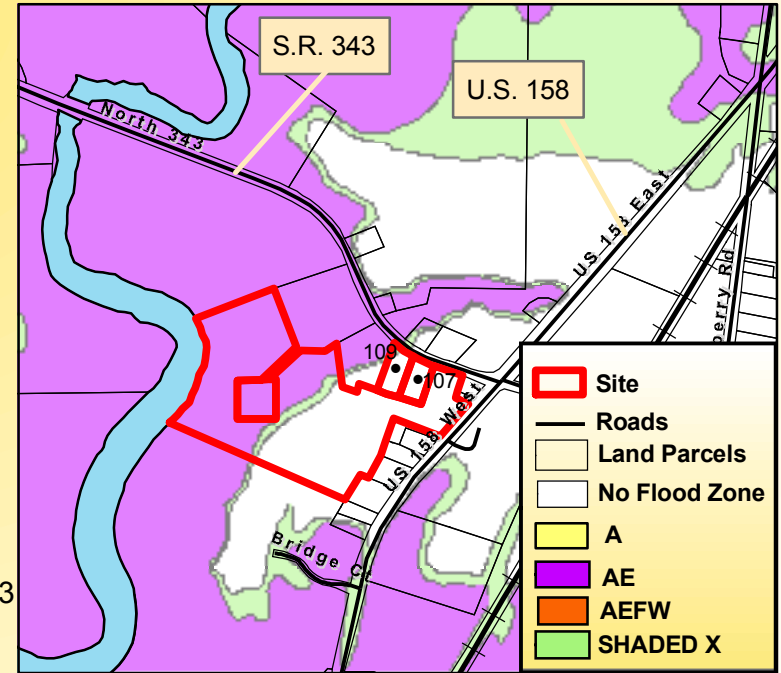

# Camden Realty Group Property- Camden County, North Carolina

Aerial Photography

Zoning

1:12,000

Produced by the  
Camden County  
Planning Department  
(Tommy Burk)  
August 19, 2008

Source - Camden County  
Planning Department  
Projection - Lambert  
Conformal Conic

Aerial Photography and Infrastructure

Flood Zones