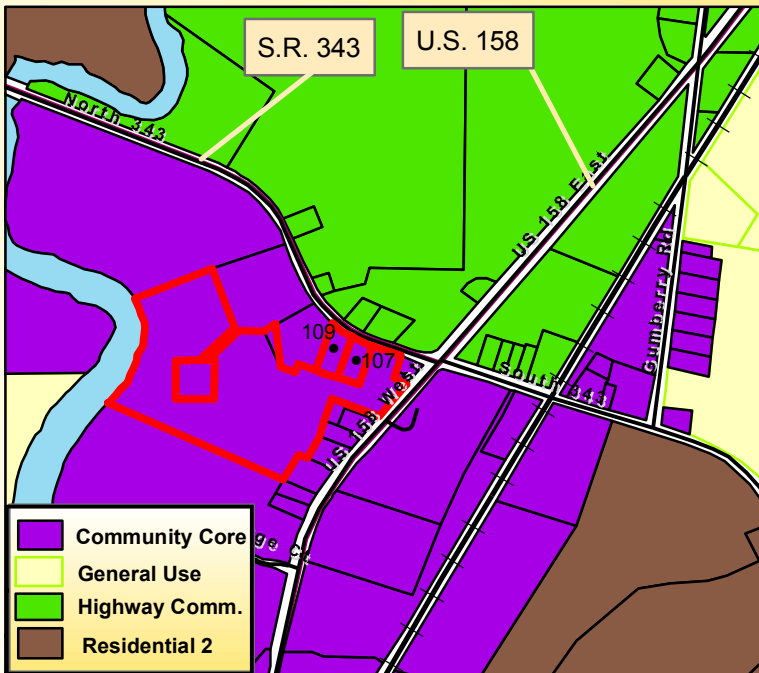

# Camden Realty Group Property- Camden County, North Carolina

Aerial Photography

Zoning

1:12,000

Produced by the  
Camden County  
Planning Department  
(Tommy Burk)  
August 19, 2008

Source - Camden County  
Planning Department  
Projection - Lambert  
Conformal Conic

Aerial Photography and Infrastructure

Flood Zones